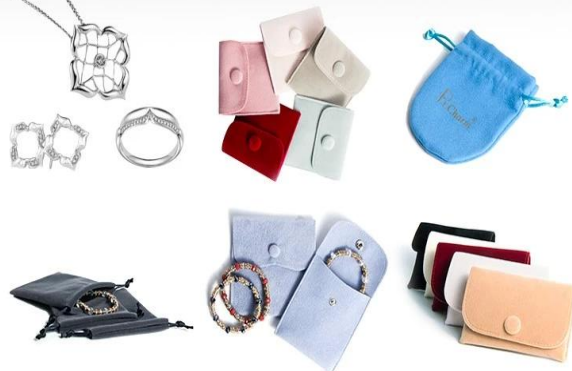

logo crafts

inserts

QC

packing

Další produkty, které by vás mohly zajímat:

Shenzhen Yadao Packaging Design Co.,Ltd

More choices

Shenzhen Yadao Packaging Design Co.,Ltd

More choices

Shenzhen Yadao Packaging Design Co.,Ltd

More choices

Shenzhen Yadao Packaging Design Co.,Ltd

More choices

HORKÝ PRODUKTY:

Jewelry display set

Necklace stand

Jewelry display stand

Jewelry paper bag

Jewelry pouch

Jewelry Roll bag

Jewelry Tray

Jewelry Box

Jewelry Mirror

SPOLEČNOST PROFIL: