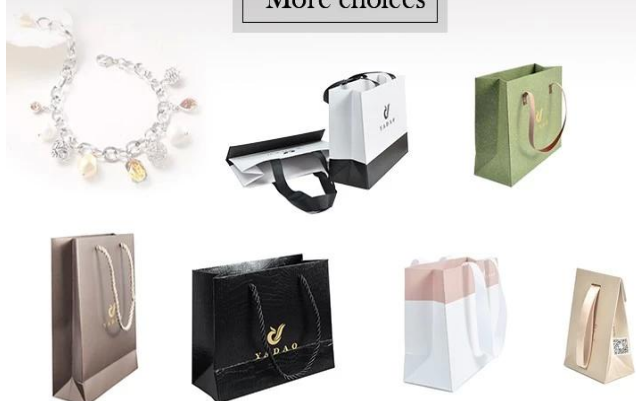

More choices

Shenzhen Yadao Packaging Design Co.,Ltd

More choices

Shenzhen Yadao Packaging Design Co.,Ltd

More choices

HORKÝ PRODUKTY:

Jewelry display set

Necklace stand

Jewelry display stand

Jewelry paper bag

Jewelry pouch

Jewelry Roll bag

Jewelry Tray

Jewelry Box

Jewelry Mirror

SPOLEČNOST PROFIL: