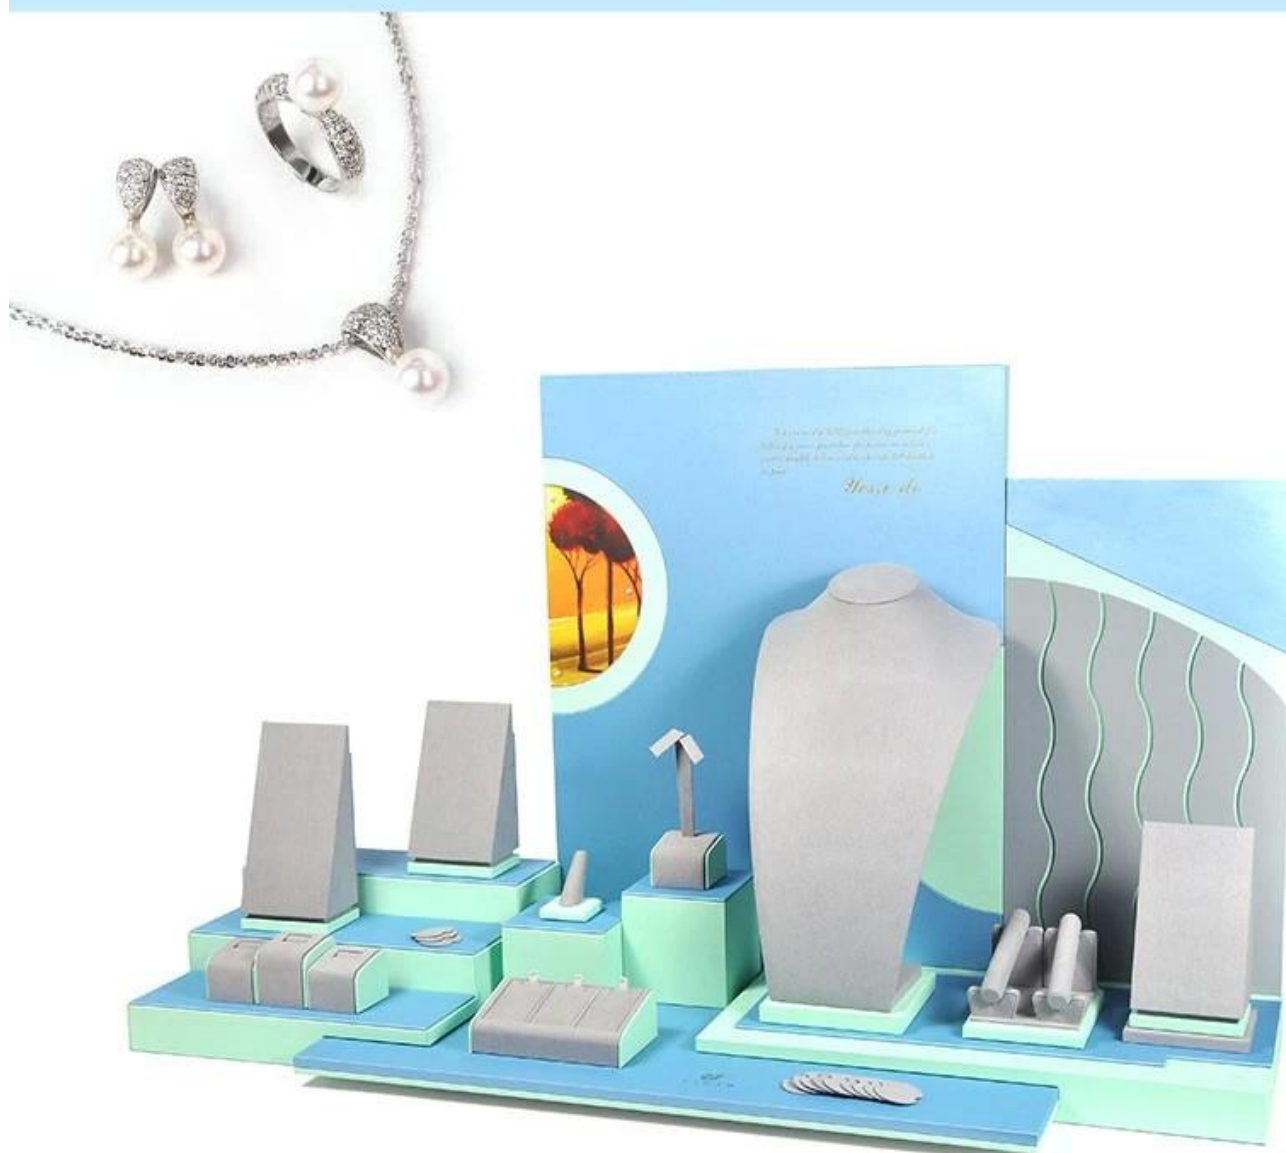

pu kůže kryt MDF šperky set

colorful mdf jewelry display coated with pu leather

measurement: 1000*350*600 mm

Easy to see
the color of ocean— blue
the color of spring — light green

Ring cards has been added to the display, the number of cards can be increased or decreased, and the position also can be freely placed.

Yadao jewelry packaging

Další produkty, které vás mohou zajímat:

Jewelry display set

Necklace stand

Jewelry display stand

Jewelry paper bag

Jewelry pouch

Jewelry Roll bag