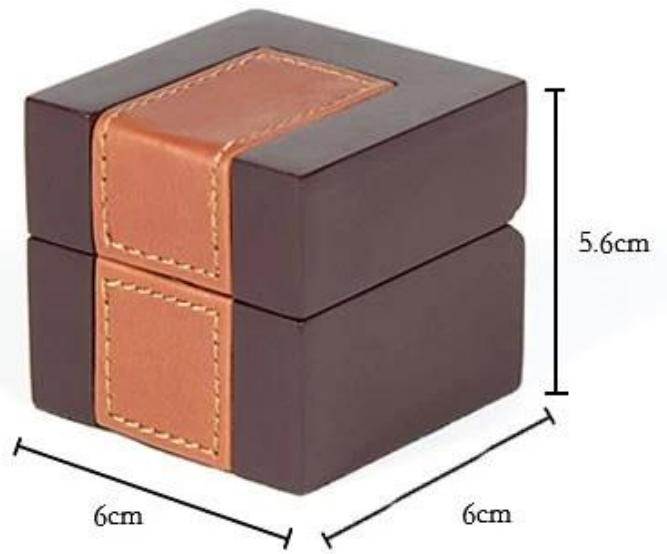

Handmade jewelry boxes -- elegant, beautiful, and perfect for your special moments. Each box is meticulously crafted with high-quality materials and features a soft, cushioned interior to protect your precious jewelry. The boxes are available in various colors and designs, making them a perfect choice for any occasion. Contact us today to learn more about our jewelry boxes.

jewelry box

high quality wooden material  
carpenter handmade

There is another ring box core type to choose from.

box details

no limits to make wooden boxes, you can customize any size

|||

superb crafts

This box is specially designed to put metal hinges on the slots.