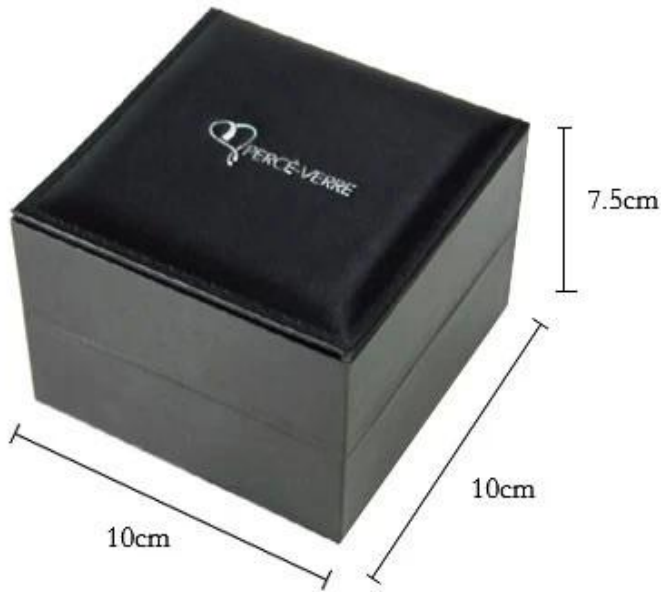

العرف الفاخرة مجوهرات سوداء جلد التعبئة والتغليف المعصم مربع ووتش ساعة من الخدمة انقر هنا للاتصال بنا في وقت واحد 24

Product Description

Product Name	Custom Luxurious Black Jewelry Leather Packaging Wrist Watch Box
Material	MDF,Solid Wood,Resin,Paperboard, Ice Velvet,Long/Medium/Short Plush,Microfiber,PU Leather,Leatherette Paper,Coated Paper,Acrylic/Plexiglass/Organic Glass,Crystal
Size	Will be according to clients' requests
Color	Customized Color
MOQ	1500 pcs
Logo	Embossing, Stamping, silk printing, Varnishing, Glossy Lamination, Matt Lamination
OEM/ODM	Available
Speciality	Handmade, Recycled, High Quality
Accessories	Hook, Button, Hinge, Ribbon, Foam/Sponge, Small Pillow, Glass/Acrylic Window
Packing	According to Custom Made
Sample time	5-7 Days with Logo , 1-3 Days without Logo
Mass Production	20-30 Days
Shipment	Express , Boat , air freight
Production Process	Cutting, Grinding, Polishing, Laser Engraving, Sandblast, Hot-Bend Forming, Sticking, Cleaning., Packing.
Application	Promotional, Shopping, Gift, Advertising, Packaging
Payment	T/T, Paypal, Western Union, L/C, Trade Assurance

wrist watch jewelry box

exquisite workmanship

purely and simple

details

Dimension parameter

soft pillow

when soft pad meets the cold time,
soft pillow play a role in keeping warm to protect
the watch saftly,and better protect the watch from damage.