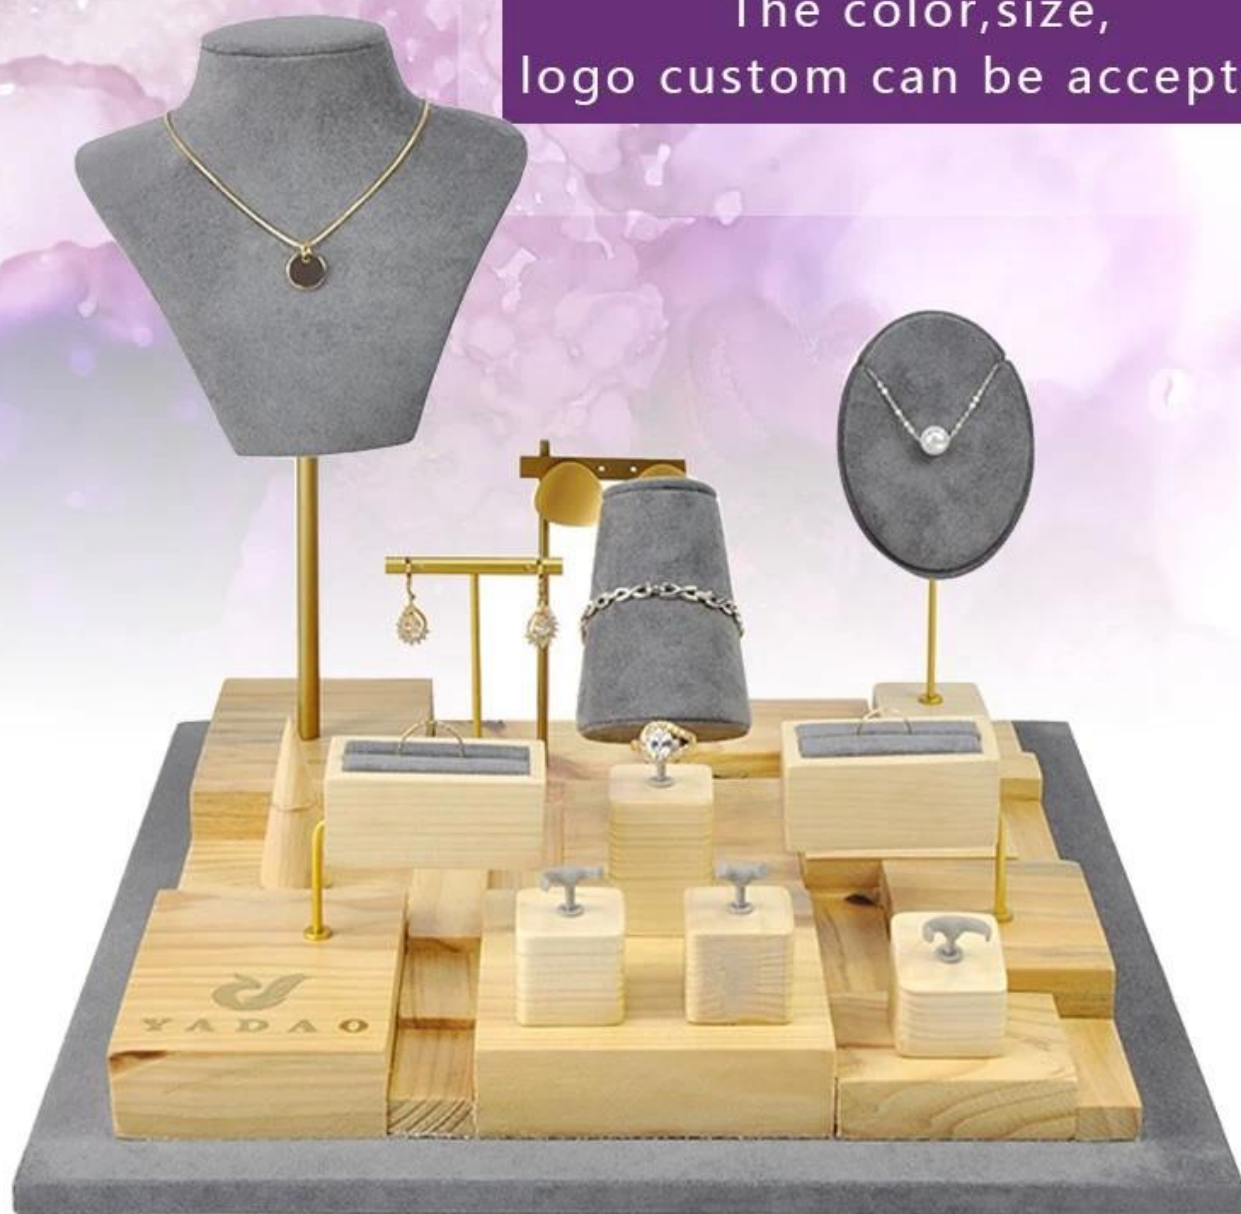

The color, size,
logo custom can be accepted