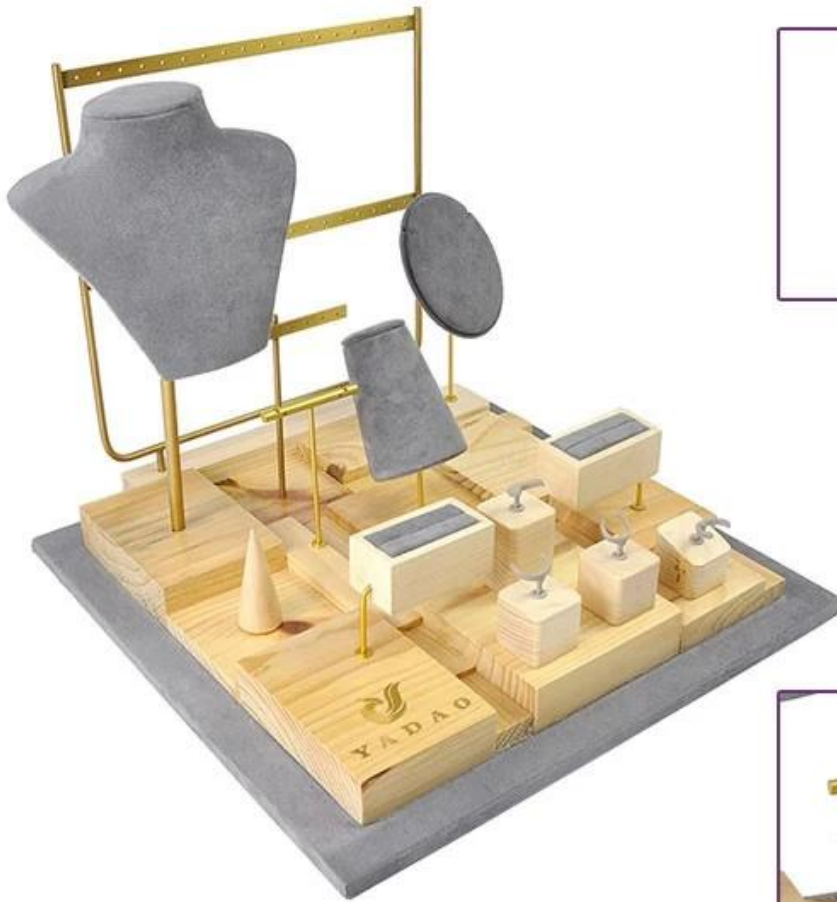

The mirror-shaped pendant is one of the features of this prop

Shaped bracelet display stand is customized. can have bracelet/bangle displayed perfect