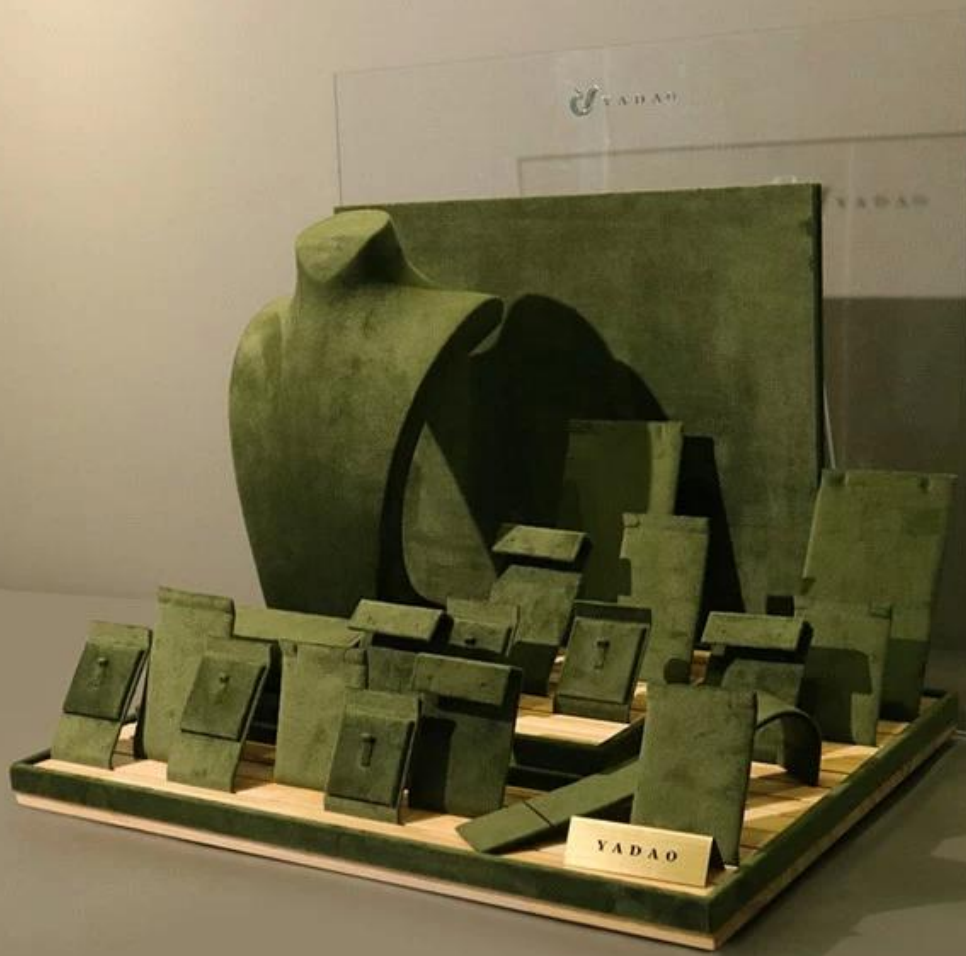

***solid wooden luxury fashion design movable jewelry display clip
tray set counter show boutique display***

✿Product description✿

Product name	jewelry display set
Material	wood+velvet
Dimension	as picture
Color	green
Moq.	30 sets
Logo	It can be printed as a design
Sample	Available
OEM / ODM	Offer
Place of origin	Guangdong, China (continent)

☐Looking more photos☐

YADAO

YADAO

YADAO

□Yadao's office□

2023 Hongkong international jewellery exhibition show

□Packaging and delivery□

Jewelry display