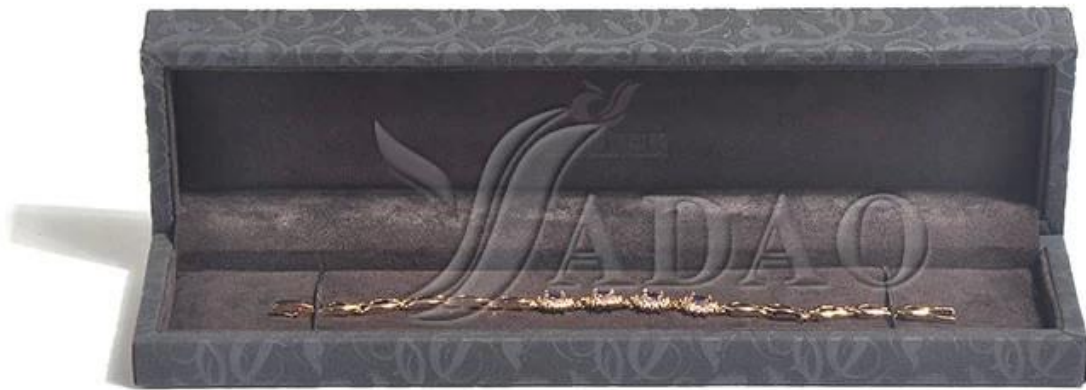

Customized 2016 luxury suede foam inserts jewelry ring box for paper [jewelry box](#) jewelry gift box  
Display jewelry box for custom logo jewelry box

Reference Picture

**Other products you may interested in:**

Jewelry display set

Necklace stand

Jewelry display stand

Jewelry paper bag

Jewelry pouch

Jewelry Roll bag

Jewelry Tray

Jewelry Box

Jewelry Mirror