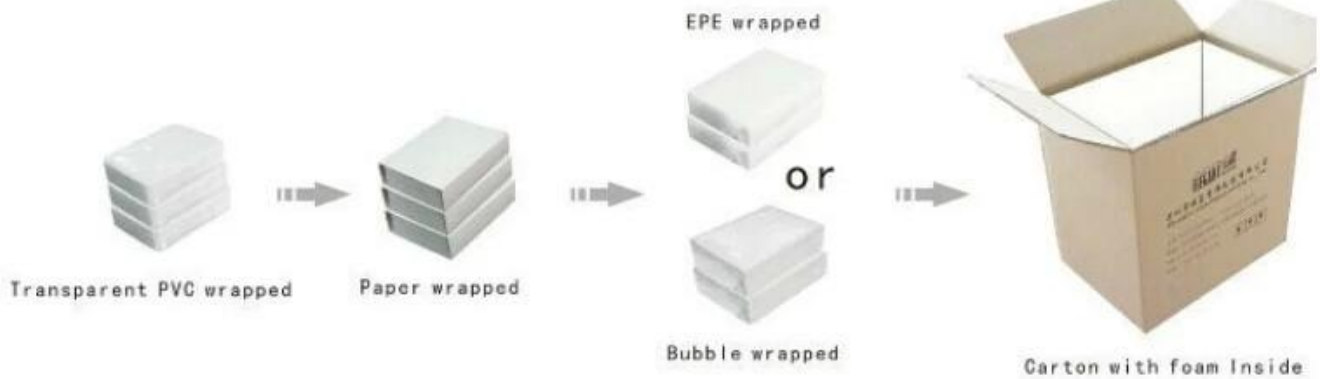

Delivery Goods

Supplier Service: Very Satisfied (5 stars) On-time Shipment: Very Satisfied (5 stars)

Make Up Velvet Button New Style Jewelry Pack...

★★★★★

These pouches were amazing. Just the perfect size for my jewellery. I love them. amazing quality, next I order I will have to make them a bit bigger.