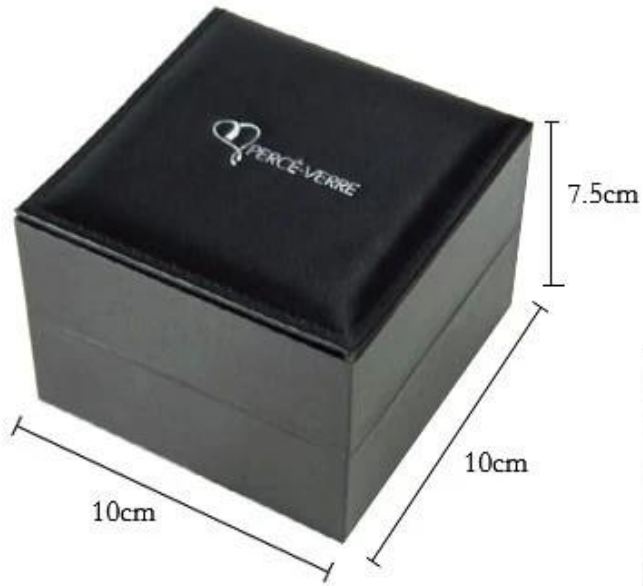

wrist watch jewelry box

exquisite workmanship

purely and simple

details

Dimension parameter

single suture

pinhole leather paper